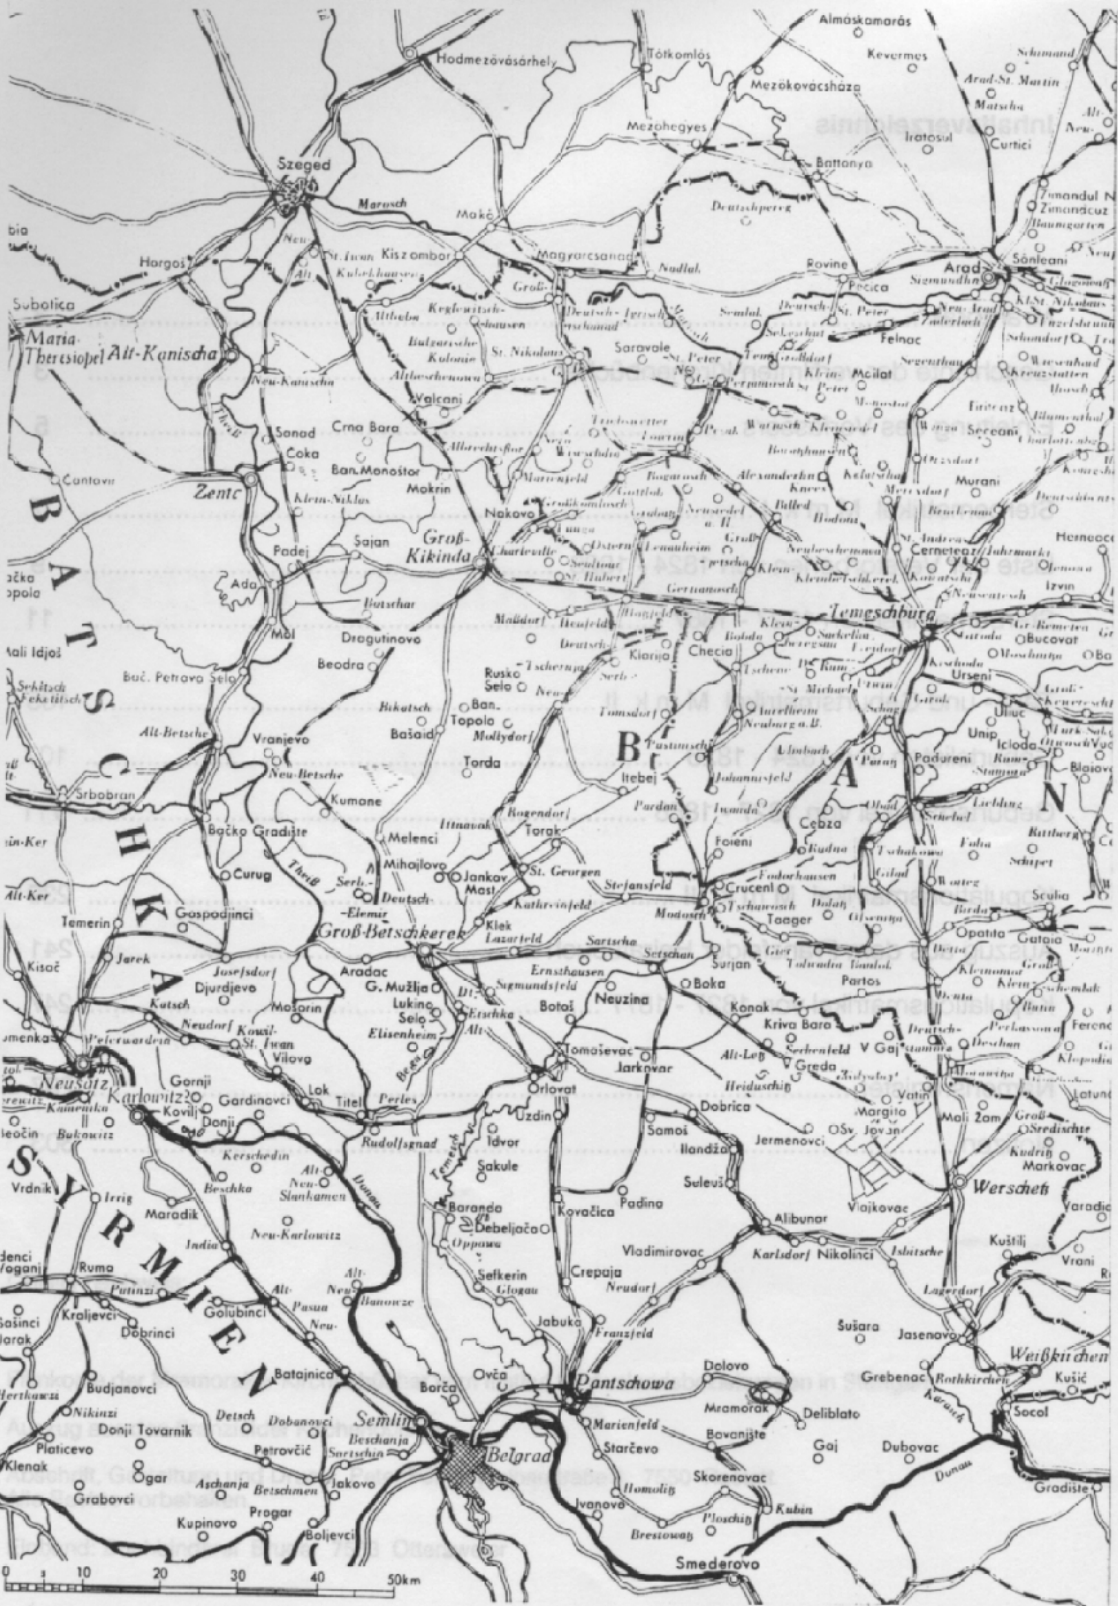

Mramorak

Mramorak is a large village in the southern Banat. Before World War II, more than 3300 German people lived in the village. In addition, there were approximately 1200 Serbs and about the same number of Romanians. Most settlers emigrated in the years 1820 - 1821 from Hesse, Palatine, Alsace, and Baden-Wuerttemberg, Germany. After the expropriation and expulsion of the German population in 1945, there is no indication left today of the 125 year old vitality of the German people in Mramorak - no indication in the graveyard and nothing of the church which was demolished in 1959. The records of the church books are precious as a witness to the former virtually forgotten epoch of the Danube Swabian people and they put the settlement in its proper place in history.